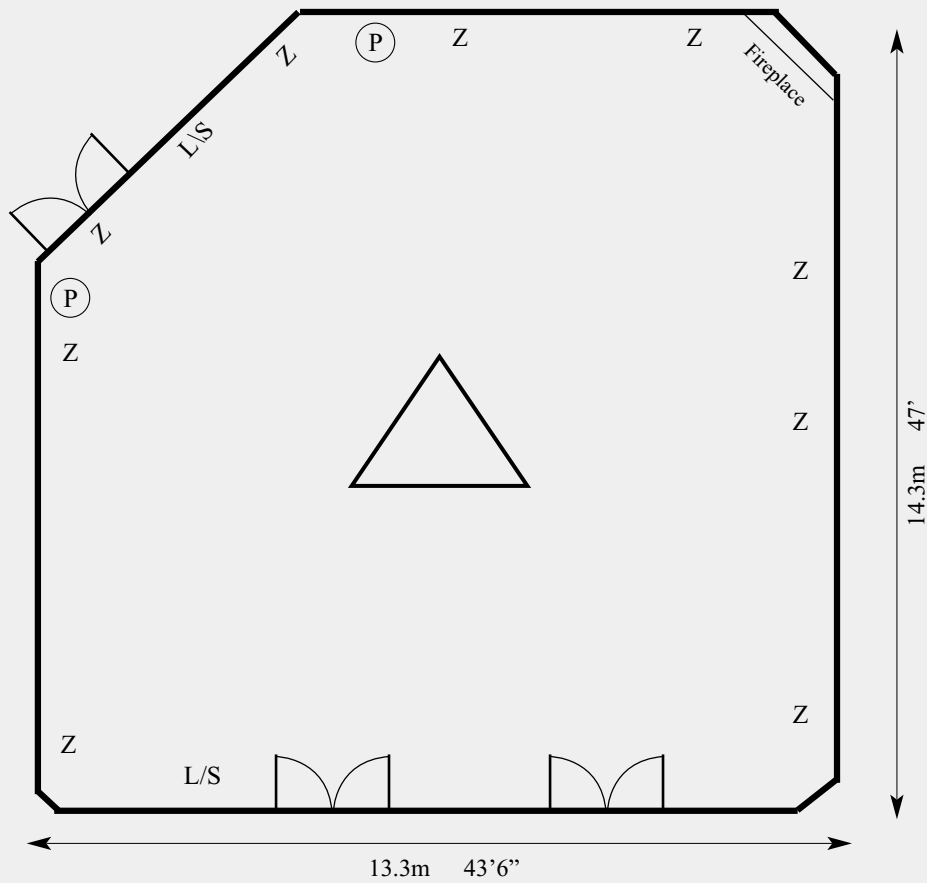

THE MANOR HOUSE
AT CASTLE COMBE

THE SAXON HALL

- Open Fireplace
- Ceiling Fans
- Natural Daylight
- Fireplace

CEILING HEIGHT

MAX MIN
9.1m

FLOOR AREA

SQ METRES SQ FEET
190.1m 2049.2

KEY:

- Z = Sockets
- (P) = Phone Point
- L/S = Light Switch
- TV = T. V. Socket
- △ = Chandelier - Dimmable
- (E) = Emergency Exit

Layout

U Shape	Boardroom	Cabaret	Reception	Theatre	Rounds
40	40	80	150	150	140