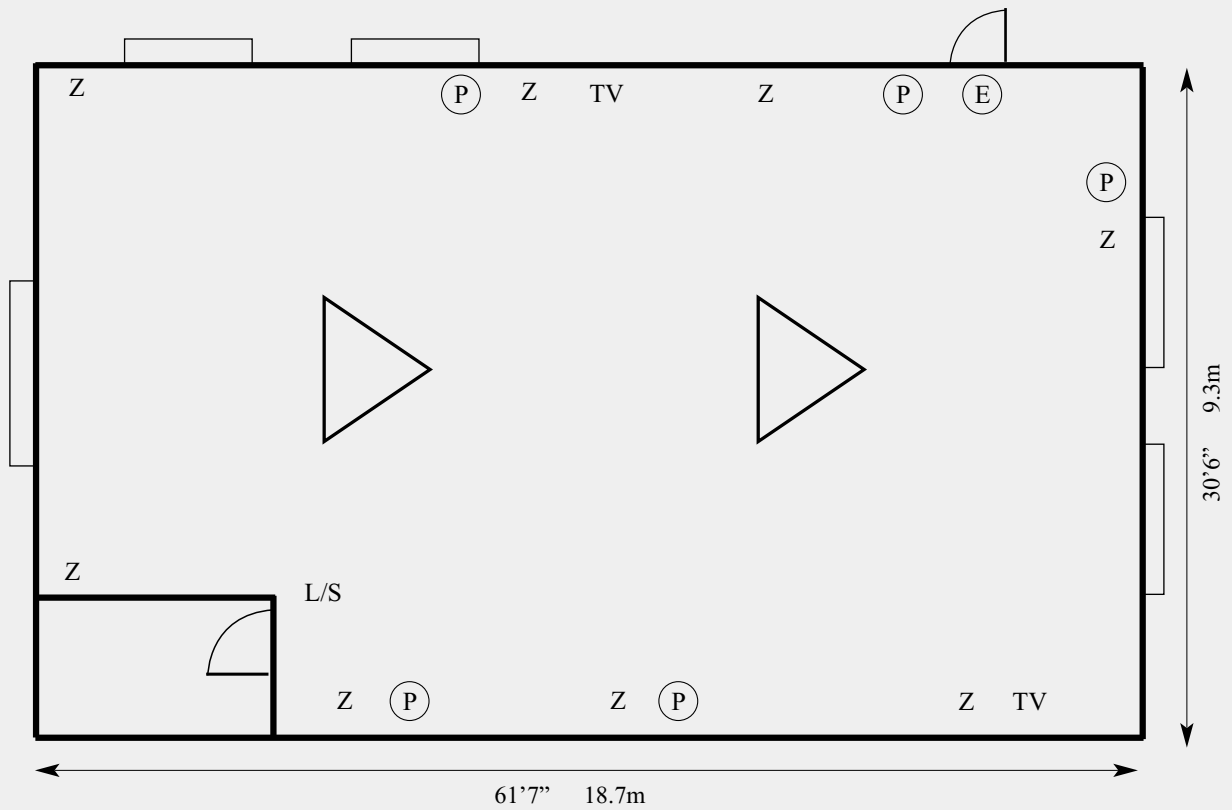

THE MANOR HOUSE
AT CASTLE COMBE

THE FASTOLF

- Open Fireplace
- Ceiling Fans
- Natural Daylight
- Access Outside

CEILING HEIGHT

MAX MIN
4.5m

FLOOR AREA

SQ METRES SQ FEET
173.9m 1888

DOOR SIZE

WIDTH HEIGHT
0.9m 2.25m

KEY:

- Z = Sockets
- (P) = Phone Point
- L/S = Light Switch
- TV = T. V. Socket
- △ = Chandelier - Dimmable
- (E) = Emergency Exit

Layout

U Shape	Boardroom	Cabaret	Reception	Theatre	Rounds
40	35	40	70	80	60